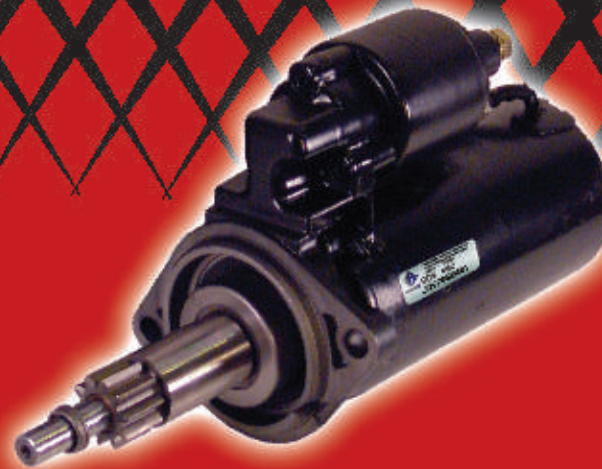

Precision Parts is America's highest quality source for remanufactured alternators and starters. This is a direct result of our continuous investment in the highest quality test equipment and an ongoing commitment to process control and improvement.

A valued source to hundreds of companies since 1972. Today Precision Parts is uniquely positioned in the market as both an O.E.M. supplier and a quality source for the parts aftermarket.

As a family owned business, we understand that our fundamental objective is to do what we promise. That promise is to provide our customers with the best quality product available, in the most timely manner possible, at the best value. In a word, total customer satisfaction.

Dan Brooks
Managing Director
Precision Parts

These Products Available From:

Precision Parts

4411 S.W. 19th Street
Oklahoma City, Oklahoma 73108-1771
(405) 681-2592 • FAX (405) 681-2596
1-800-654-3846 • www.pprok.com

Copyright © 2001, Precision Parts and Remanufacturing Company, Inc.

There's More to a Starter Than Meets The Eye

Precision Parts