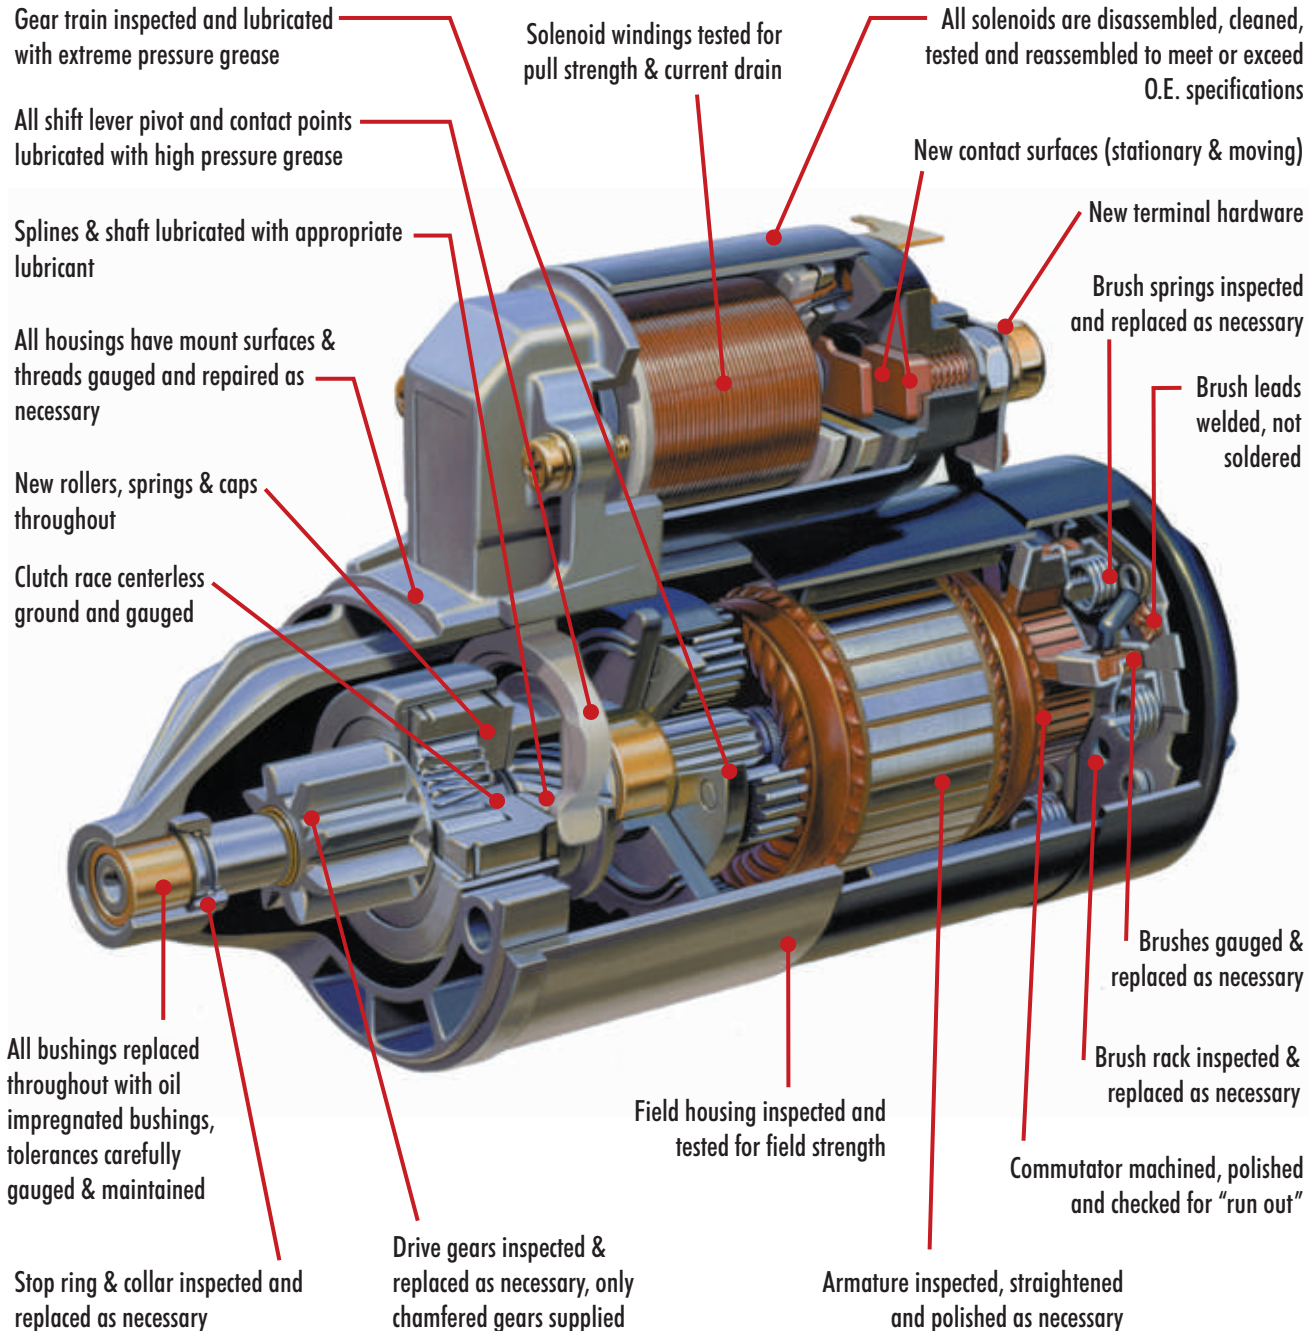

Computerized Solenoid Tester

Highly Trained Professional Technicians

Reverse Engineering Lab

Endurance Testers with Environmental Chambers

All units performance tested for torque, current drain and engagement voltage. Current is oscilloscope tested.